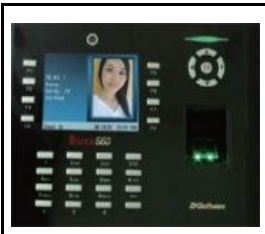

ZKTecko Iclock 680

Time-attendance-Access Control

TCP-USB - Falsh - Camera - Color -ID Features: FingerPrint: 8000,User: 10000, Att Record: 200000, Att Photo: 8000

Embedded webserver, support via browser to inquire data at local or

ZKTecko Iclock 880

Time-attendance-Access Control

TCP-USB - Falsh - Camera - Color -ID Features: FingerPrint: 8000,User: 10000, Att Record: 200000, Att Photo: 8000

Embedded webserver, support via browser to inquire data at local or